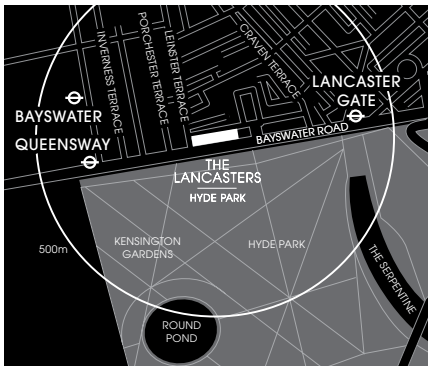

Swimming Pool

Gymnasium

The Lancasters
75-89 Lancaster Gate,
London W2 3NH
sales@thelancastershydepark.com
Phone +44 (0)20 7402 8822
www.thelancastershydepark.com

Nearest Tube Stations:
Lancaster Gate or Queensway