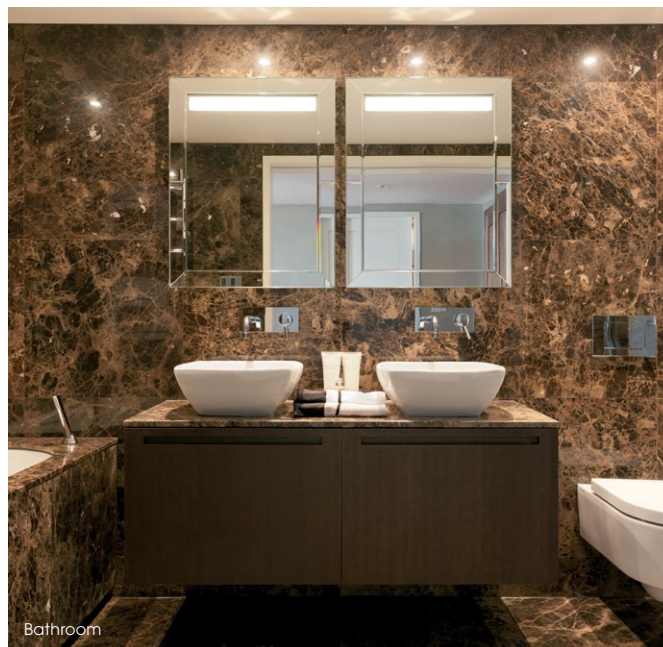

Bathroom

Studio Apartments

82/A*, 86/A, 87/1, 89/1

*Floorplans and dimensions given for apartment 82/A

Individual detailed floorplans available for all other apartments on request

Total Internal Area

sq m	sq ft
59.3	638

Room Dimensions

	m	ft
Reception/Dining	4.5 × 4.5	14.7 × 14.7
Kitchen	2.2 × 3.1	7.2 × 10.1
Bedroom	2.9 × 4.6	9.5 × 15.1

Ceiling Heights

	m	ft
Reception/Dining	2.97	9.7
Kitchen	2.05–2.32**	6.7–7.6**
Bedroom	2.97	9.7

**Signifies minimum and maximum ceiling height in vault