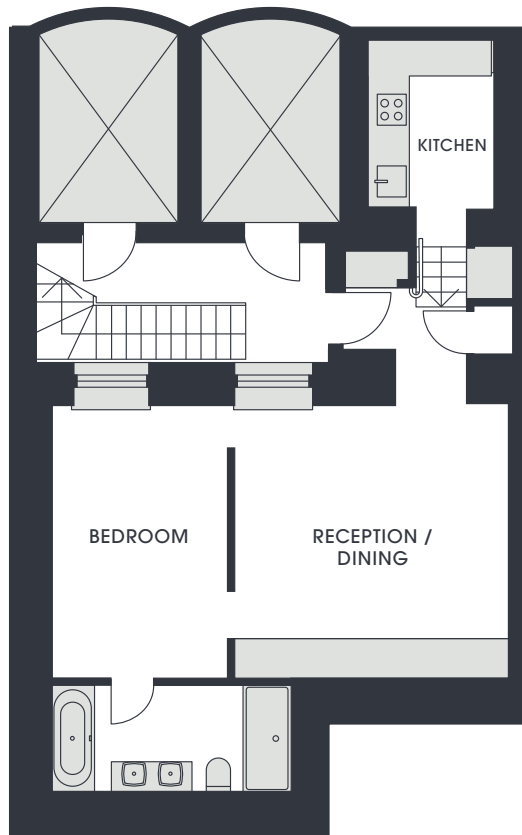

Located on the lower ground floor and facing Lancaster Gate is a choice of studio apartments of approximately 640ft. Specification includes a contemporary Poliform Kitchen with Miele appliances, fully tiled marble bathroom, underfloor heating, comfort cooling and whole house ventilation system. The apartments have a Lutron® lighting system installed and are prewired for a state of the art audio/visual system.

Show Apartment Interior

Bathroom

Show Apartment Interior

Studio Apartments

82/A*, 86/A, 87/1, 89/1

*Floorplans and dimensions given for apartment 82/A

Individual detailed floorplans available for all other apartments on request

Total Internal Area

sq m	sq ft
59.3	638

Room Dimensions

	m	ft
Reception/Dining	4.5 × 4.5	14.7 × 14.7
Kitchen	2.2 × 3.1	7.2 × 10.1
Bedroom	2.9 × 4.6	9.5 × 15.1

Ceiling Heights

	m	ft
Reception/Dining	2.97	9.7
Kitchen	2.05–2.32**	6.7–7.6**
Bedroom	2.97	9.7

**Signifies minimum and maximum ceiling height in vault

Lower Ground Floor

These particulars do not form part of any offer or contract and must not be relied upon as statements or representations of fact. These are illustrations to show the layout of the accommodation only. Any areas, measurements or distances are approximate.